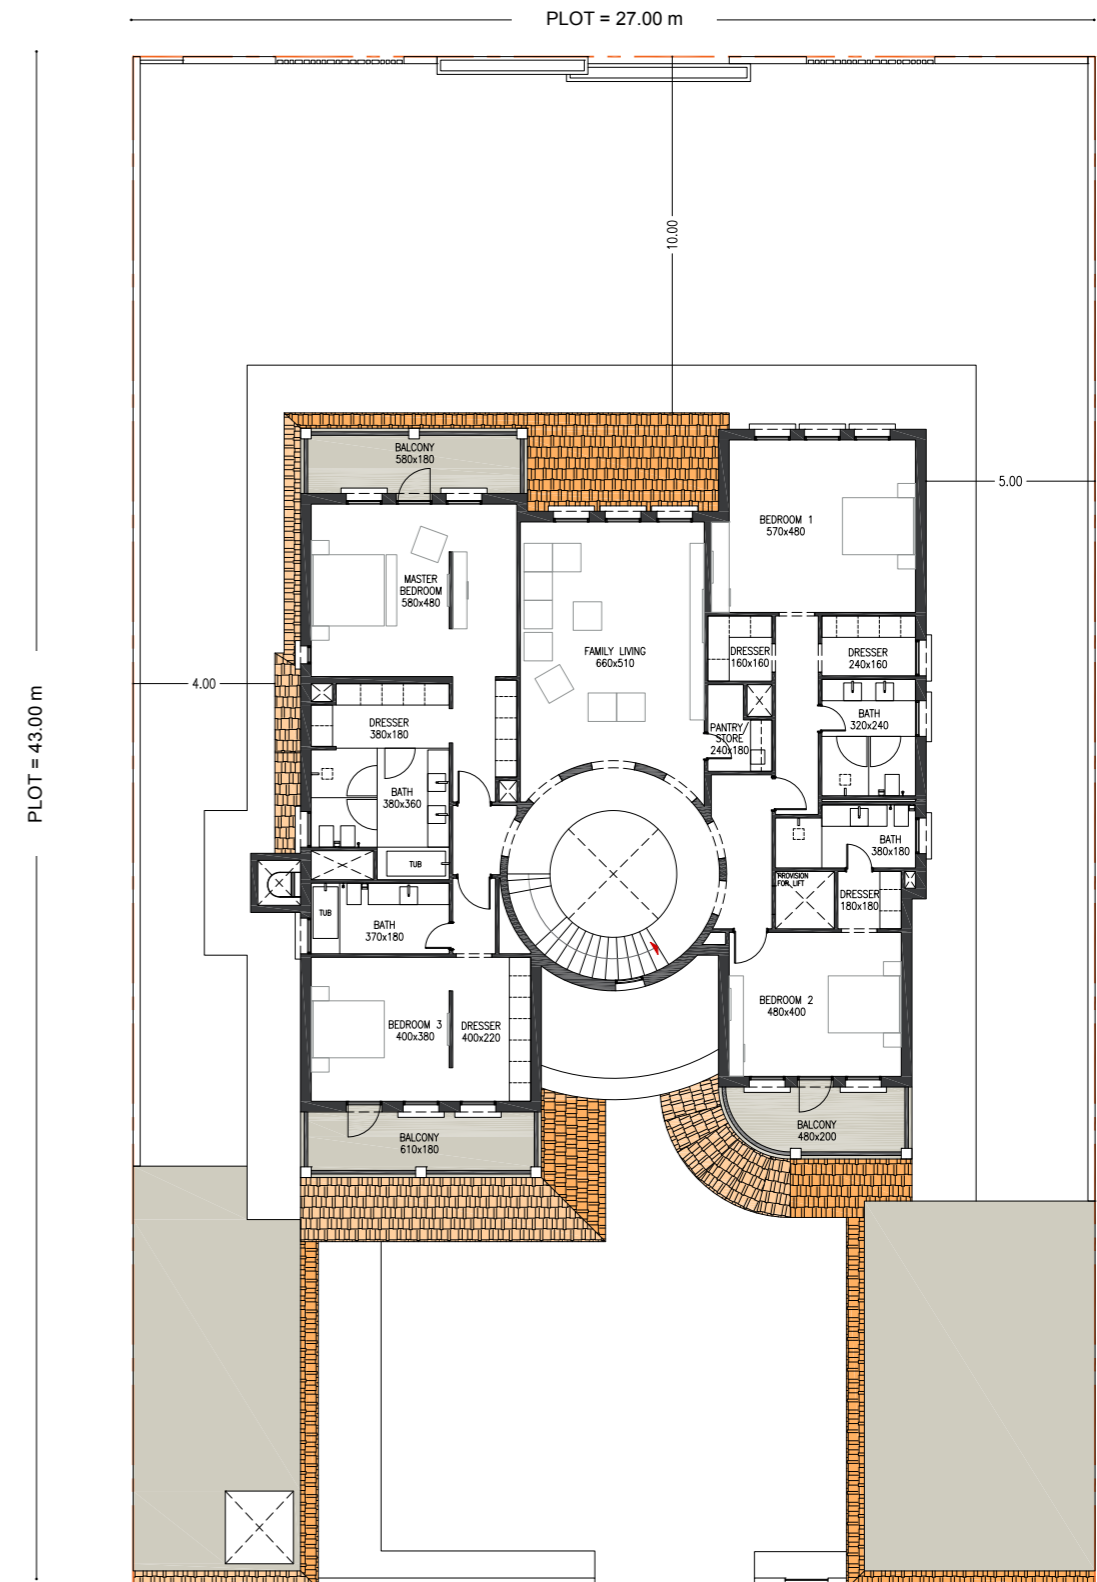

# 5 Bedroom Villa

## Type V5 MED Elite

Typology: 5 Bed Villa  
 Number of Floors: G+1  
 GSA: 717.02 m<sup>2</sup>  
 Min Plot Area: 1,191.90 m<sup>2</sup>  
 Max Plot Area: 1835.92 m<sup>2</sup>

### Ground Floor

### First Floor

Disclaimer: All room dimensions are in metric and measured to structural elements and exclude wall finishes and construction tolerances. All dimensions have been provided by our consultant architects. All materials, dimensions, drawing features and amenities are approximate at the time of printing. Actual area may vary from stated area. Drawing not to scale E&EO. The developer reserves the right to make revisions to the floor plans and any features, materials, dimensions, drawings and amenities mentioned in this brochure without notice. Actual area may vary from stated area.